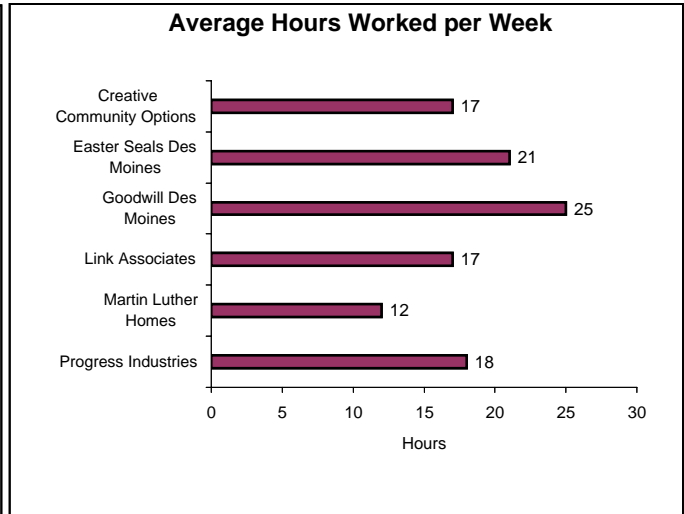

Polk County Performance Report Card Supported Employment - Individual

Employment Information

Wage per Hour for those Working