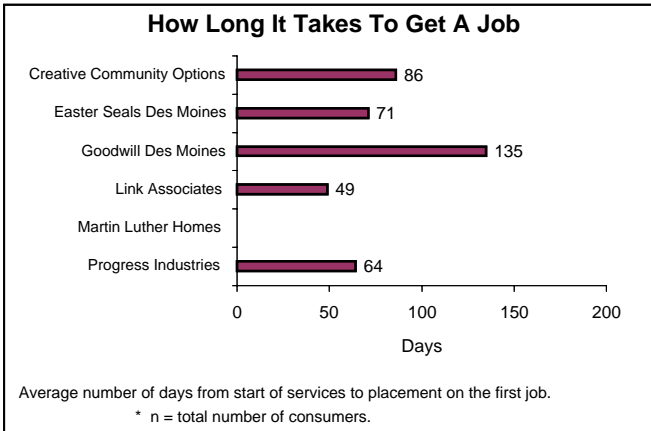

Polk County Performance Report Card Supported Employment - Individual

Employment Information

Wage per Hour for those Working