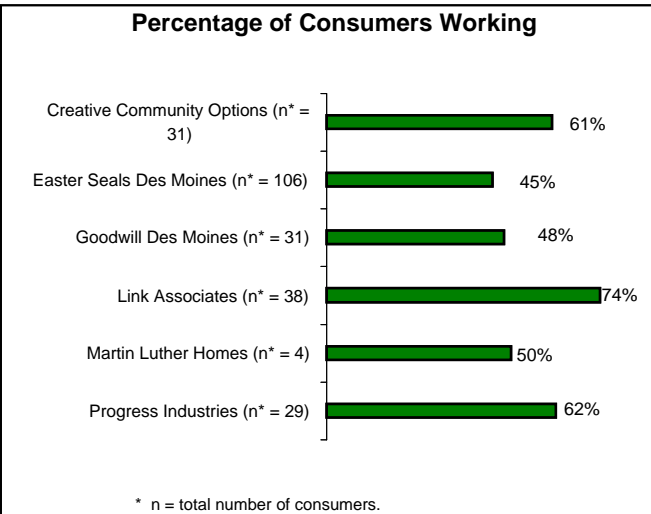

Polk County Performance Report Card Supported Employment - Individual

Employment Information

Wage per Hour for those Working